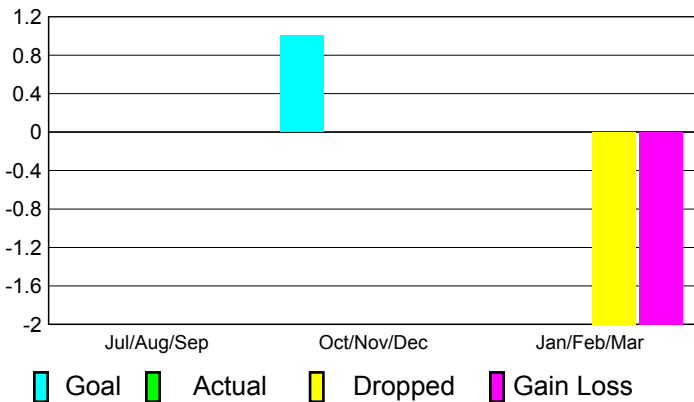

2010-2011 GMT Reports for District (or Undistricted) **District 24 C**

GMT: **STEVEN D SHERER**

Location: **VIRGINIA**

GMT CA: **1**

CLUBS

**Club Results
2010-2011**

**Clubs
2009-2010**

Month	New Club Goal	Actual New Clubs	Actual Dropped Clubs	Gain/Loss of Clubs	Gain/Loss of Clubs
Jul/Aug/Sep	0	0	0	0	0
Oct/Nov/Dec	1	0	0	0	1
Jan/Feb/Mar	0	0	-2	-2	0
Totals	1	0	-2	-2	1

Club Results 2010-2011

Goal, New, Dropped, Gain/Loss

Comparison of Club Gain/Loss

Current Year Compared to the Previous Year

YTD Status Quo Clubs 2010-2011

Status Quo Clubs Compared to Status Quo Members

MEMBERSHIP