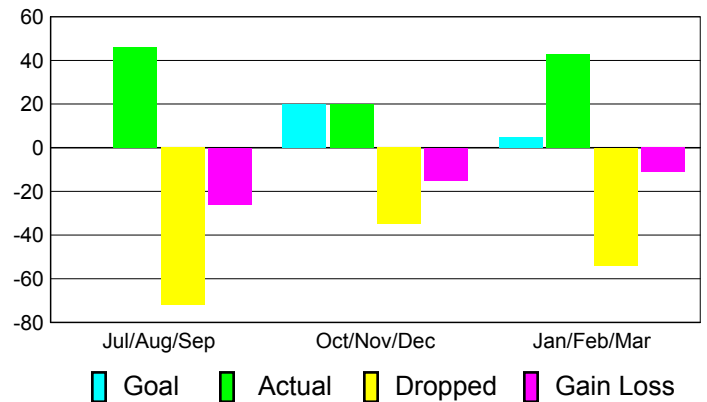

Membership Results 2010-2011

Goal, New, Dropped, Gain/Loss

Comparison of Membership Gain/Loss

Current Year Compared to the Previous Year