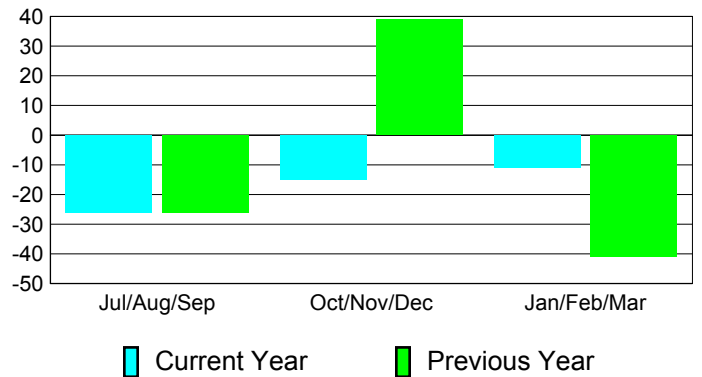

**Membership Results
2010-2011**

**Membership
2009-2010**

Month	Net Memb Goal	Actual New Memb	Actual Dropped Memb	Gain/Loss of Memb	Gain/Loss of Memb
Jul/Aug/Sep	0	46	-72	-26	-26
Oct/Nov/Dec	20	20	-35	-15	39
Jan/Feb/Mar	5	43	-54	-11	-41
Totals	25	109	-161	-52	-28

Membership Results 2010-2011

Goal, New, Dropped, Gain/Loss

Comparison of Membership Gain/Loss

Current Year Compared to the Previous Year

Gender Comparison 2010-2011

Jul/Aug/Sep

Oct/Nov/Dec

Jan/Feb/Mar